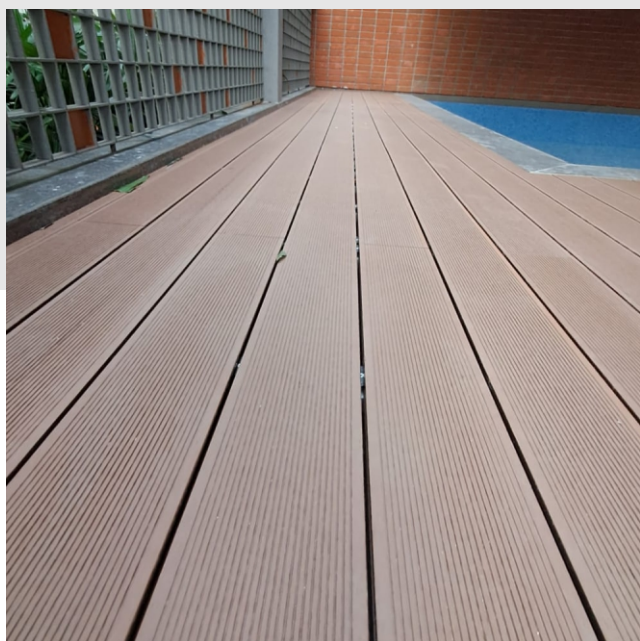

Size:
75x50mm | 90x50mm | 90x63mm | 100x50mm | 100x63mm | 115x65mm | 115x63mm | 125x63mm | 150x63mm

Double Rebate:
100x63mm | 115x63mm | 125x60mm | 125x63mm

Four Side Rebate:
115x63mm

WPC DECKING

Size: 150X25MM
Length: 2900MM