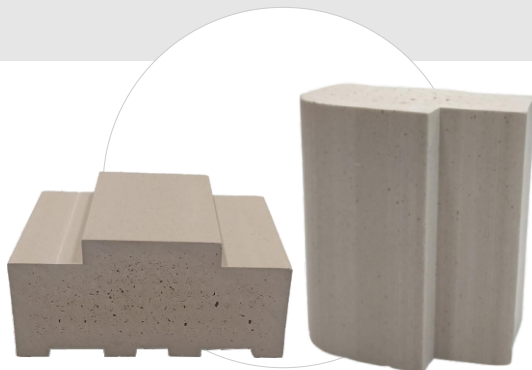

WPC THREE LAYER SHEETS / BOARDS

Thickness: 6,8,12,17,18MM

Size: 8X4

WPC Three Layer Boards are premium product in the range of WOODALT Board. WPC Three Layer Boards are the new generation product. WPC Three Layer Boards is the fit material For various carcass applications, where conventional system for panel marketing needs to be prepared with marine ply, HPL, Adhesive and Labor. WPC Three Layer Board can be directly use for carcass making without any HPL lamination. At the same time, WPC Three Layer Boards can be termed as quite user Friendly product, which can be available as per requirement. All types of screws can be easily drilled or nailed on WOODALT WPC Three Layer Boards with help of conventional tools.

WPC DOORS

Thickness: 24,28,30MM

Size: Customised

WPC Door with natural color without any surface treatment. This Door can be colored, painted, coated, laminated, polished, and digital printed. This door is available in solid structure. No termite, No moisture, No Fungus, No borer, No contraction expansion, No bending, No primer headache and many more....

WPC DOOR FRAMES

WPC Door Frame is a frame with natural WPC color and without any surface treatment. The biggest issue of termite, Borer and Fungus attack can be totally controlled, resisted and avoided with these WPC Door Frames.

Size:
75x50mm | 90x50mm | 90x63mm | 100x50mm | 100x63mm | 115x65mm | 115x63mm | 125x63mm | 150x63mm

Double Rebate:
100x63mm | 115x63mm | 125x60mm | 125x63mm

Four Side Rebate:
115x63mm

WPC DECKING

Size: 150X25MM
Length: 2900MM