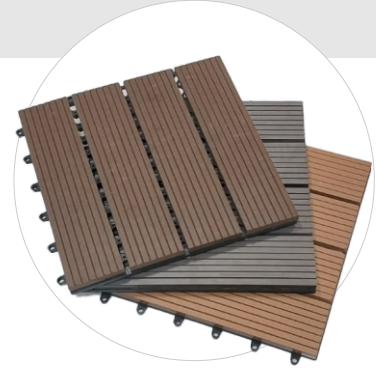

WPC 3D EMBOSSED DECKING (O DECK ONLY)

Size: 145X23X2440 MM

WPC 3D Embossed Decking is a high-performance, eco-friendly outdoor flooring solution made from a blend of wood fibers and plastic. It features a unique 3D embossed surface that mimics the look and texture of natural wood, offering both aesthetic appeal and durability. Resistant to fading, moisture, and pests, this decking requires minimal maintenance while providing long-lasting performance for decks, patios, and other outdoor areas. The WPC material is also more sustainable than traditional wood, making it an environmentally friendly choice for modern outdoor spaces.

WPC CO-EX DECKING (H DECK & O DECK)

Size: 145X23X2440 MM

WPC Co-ex Decking is an advanced, eco-friendly outdoor flooring solution made from a blend of wood fibers and plastic, enhanced with a co-extruded protective layer. This innovative layer provides added durability, resistance to stains, scratches, and fading, ensuring the decking maintains its vibrant appearance over time. WPC Co-ex Decking is low-maintenance, weather-resistant, and highly durable, making it ideal for decks, patios, and other outdoor areas. Its wood-like aesthetic combined with superior protection offers a sustainable and long-lasting alternative to traditional wooden decking.

WPC DECK TILES

Size: 295X295MM

Are you tired of your old-looking balcony or unpaved backyard?

You're ready for a deck improvement, but don't want to pay an arm and a leg for a professional deck installation?