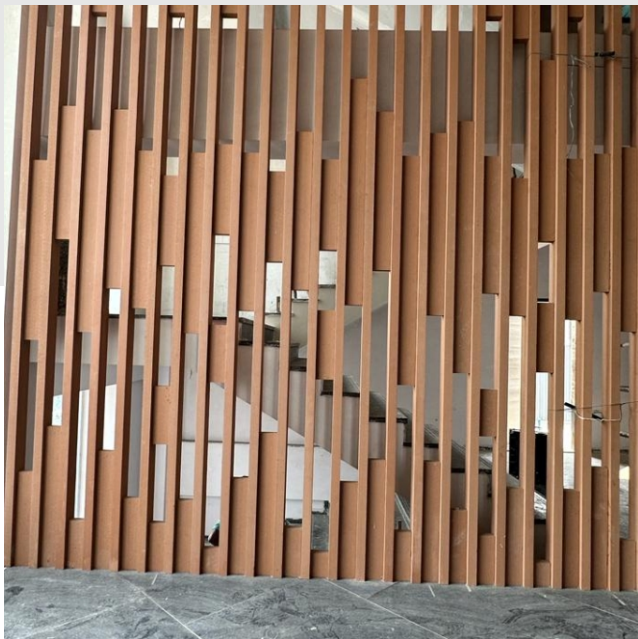

WPC RAFTER

Size: 120X60MM

Length: Customised

a game-changer in outdoor aesthetics. Our rafters redefine outdoor spaces, offering a perfect blend of functionality and elegance. Crafted with precision, these essential components add a touch of sophistication to pergolas, gazebos, and other outdoor structures.

Discover a new level of outdoor living with Woodalt's WPC Rafter. From durability to design, we've got your outdoor ambitions covered. Explore the possibilities, embrace the extraordinary, and elevate your outdoor experience with Woodalt.

WPC PIPE

WPC Pipe: The Backbone of Resilience

Discover the backbone of structural resilience with Woodalt's WPC Pipe. Engineered to withstand the test of time, it provides strength and support, ensuring your creations stand tall.