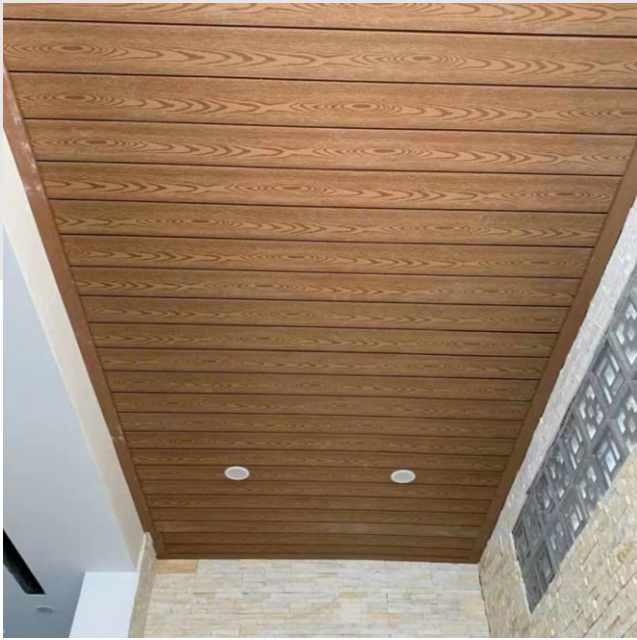

WPC 3D EMBOSSED WALL CLADDING

WPC 3D Embossed Wall Cladding combines the durability of wood-plastic composite with striking, textured designs to create a modern, stylish look for both interiors and exteriors. Its unique embossed patterns add depth and character, while offering resistance to weather, moisture, and wear. Ideal for enhancing spaces with minimal maintenance, WPC cladding delivers a sustainable, eco-friendly solution that stands out with sophistication.

WPC INTERIOR WALL PANELS / WPC INTERIOR LOUVERS

Size: 195X12MM
Length: 2900MM

WPC Interior Wall Panel is a durable and eco-friendly option for your home or office. It is easy to install, maintain and clean. WPC Interior Wall Panel adds beauty and warmth to any space. WPC Interior Wall Panels are excellent for upgrading your house or office's decor.