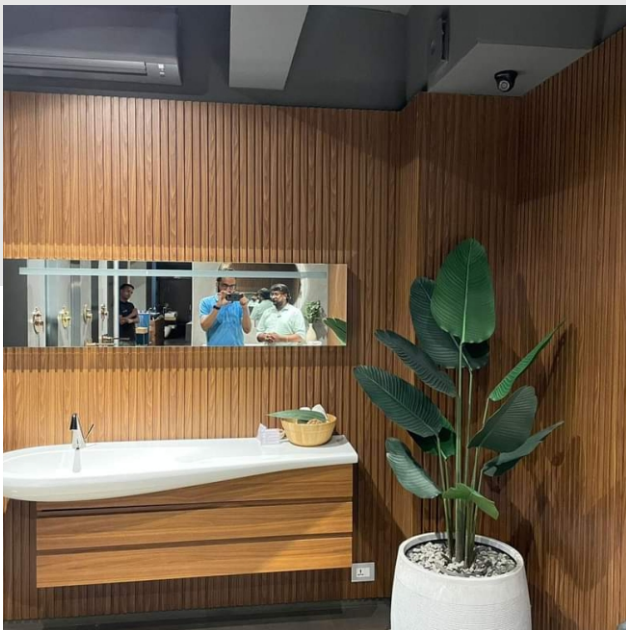

WPC INTERIOR WALL PANELS / WPC INTERIOR LOUVERS

Size: 195X12MM
Length: 2900MM

WPC Interior Wall Panel is a durable and eco-friendly option for your home or office. It is easy to install, maintain and clean. WPC Interior Wall Panel adds beauty and warmth to any space. WPC Interior Wall Panels are excellent for upgrading your house or office's decor.