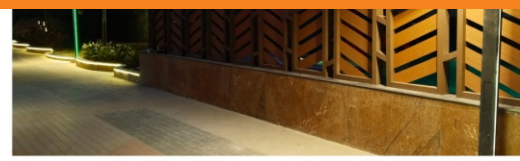

OUR VISION

To be the best in the industry by offering innovative solutions, adapt to new technologies & explore new markets