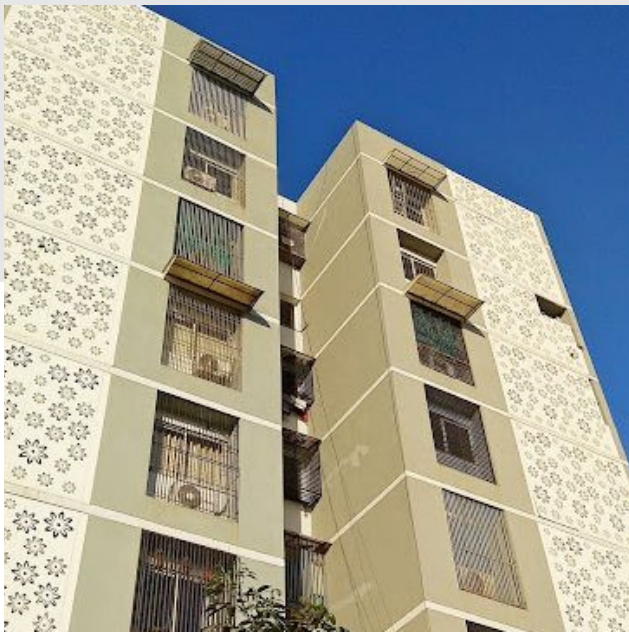

WPC / PVC FOAM SHEETS / BOARD

Thickness: 6,8,11,15,17,18MM

Size: 8X4

Backed By A Team Of Highly Skilled And Talented Professionals, We Are Engaged In Providing A Wide Range Of WPC / PVC Foam Sheets Our Provided Foam Sheet Is Available In Various Sizes And Other Specifications To Suit With Various Demands Of Our Clients. Manufactured Using The Latest Machinery In Line With Set Industry Standards, This Foam Sheet Is Widely Acclaimed By Our Clients. Our Offered Foam Board Is Extensively Used For Designing Walls, Ceilings, Architectural Projects, Roof Glazing, Signage And Many More In Several Industries.

PVC/WPC DECORATIVE GRILLS

WOODALT offers WPC & PVC Decorative Grills. WPC/PVC Decorative Grills are an absolute replacement of conventional MDF boards. MDF boards needs lot of after processes to protect it from moisture and termite. WPC/PVC Grills are water proof and termite proof and doesn't get harm from weather. It can be easily used for outdoor building areas. as well as inside areas. It can be used for Building Exterior, Interior partitioning, wall designs etc.